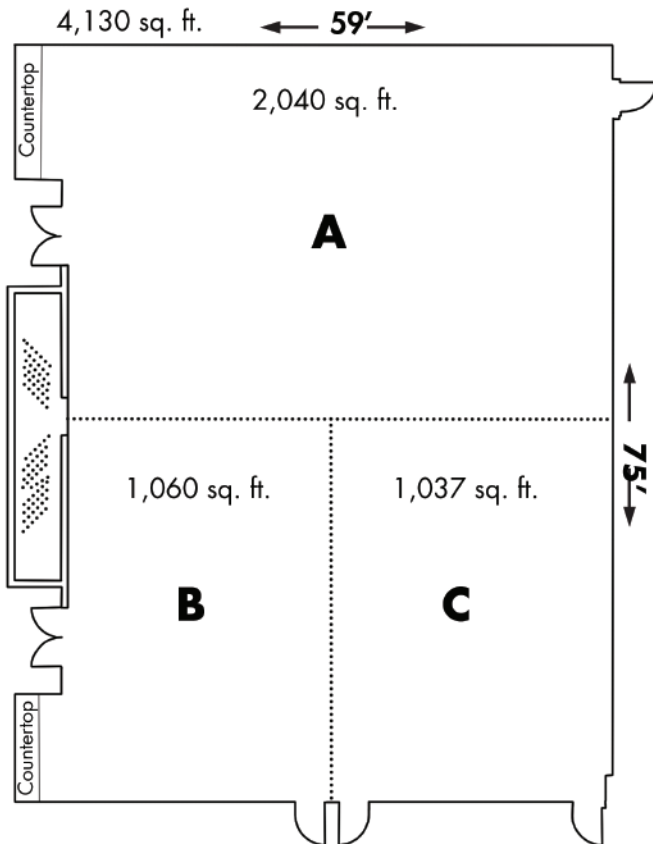

Community Room #130 (A, B, C)

Capacity Full capacity (ABC): 350 theater style;
200 banquet style

Divided (A or BC): 125 theater style;
100 banquet style

AV Laptop connections (VGA/Audio)
Wireless microphones
(handheld and lapel)
LCD projectors with drop-down screens